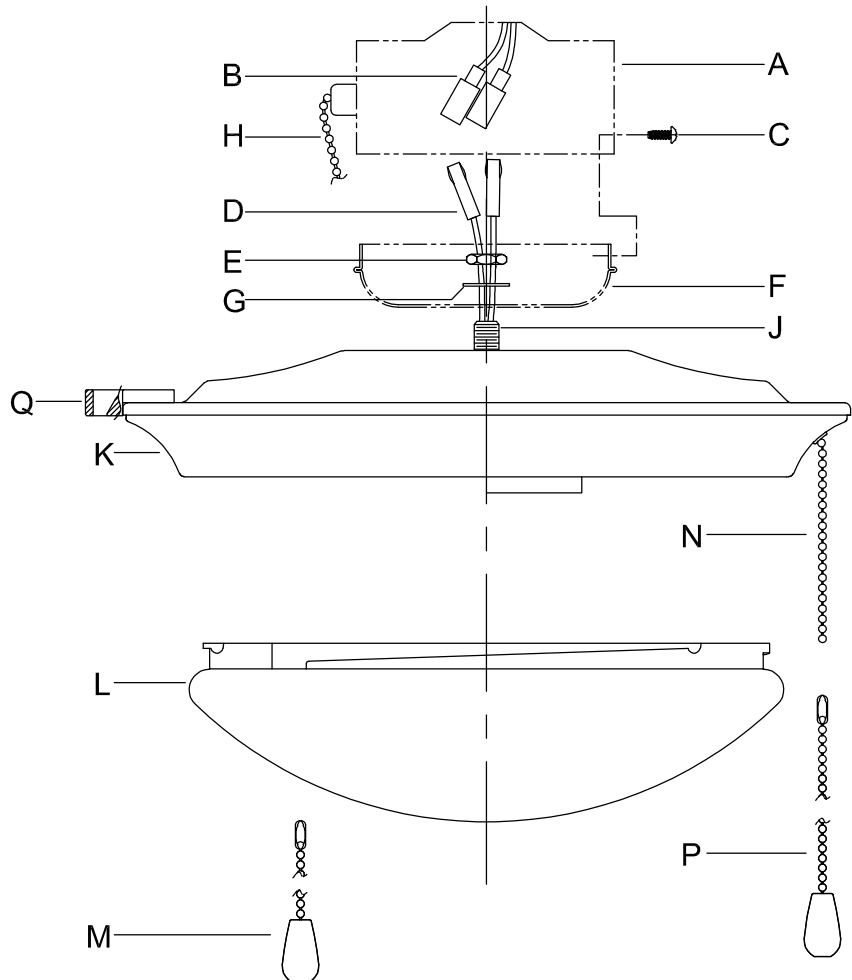

This equipment has been tested and found to comply with the limits for a Class B digital device, pursuant to part 15 of the FCC Rules. These limits are designed to provide reasonable protection against harmful interference in a residential installation. This equipment generates, uses and can radiate radio frequency energy and, if not installed and used in accordance with the instructions, may cause harmful interference to radio communications. However, there is no guarantee that interference will not occur in a particular installation. If this equipment does cause harmful interference to radio or television reception, which can be determined by turning the equipment off and on, the user is encouraged to try to correct the interference by one or more of the following measures:

- Reorient or relocate the receiving antenna.
- Increase the separation between the equipment and receiver.
- Connect the equipment into an outlet on a circuit different from that to which the receiver is connected
- Consult the dealer or an experienced radio/TV technician for help.

*****

ASSEMBLY STEPS:
PASOS PARA ENSAMBLAR:
MODE D'ASSEMBLAGE:

1. E,G ← J
2. F,G,E → J
3. B → D
4. F → A
5. C → A,F
6. M → Q H
7. L → K
8. P → N

A, B, C, F & H
(NOT FURNISHED)
(NO INCLUIDA)
(NON FOURNIE)